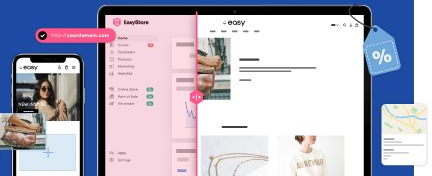

**EasyStore**

**Mulakan Perniagaan Online Anda Dalam Satu Hari**

By Hanna Sulaiman

EasyStore

Mulakan  
Perniagaan Online  
Anda Dalam  
Satu Hari

[www.easystore.co](http://www.easystore.co)

## App integration

Integrate with third-party services to get realtime rates or automate fulfillments.

[Find shipping apps](#)

Installed apps	Supported regions
 Ninjavan Malaysia	Malaysia
 EasyParcel Malaysia	Malaysia
 Lalamove Malaysia	