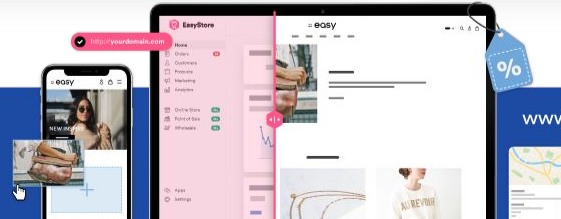

## Kes 2: Tealive

- Jenama air minuman terkenal
- Bermula kedai dalam talian semasa PKP

Nishio Matcha Milk Tea With  
Red Bean  
From **RM 9.00**

Original Pearl Milk Tea  
From **RM 6.60**

Bang Bang Fresh Milk  
Brown Sugar Warm F  
From **RM 7.15**

EasyStore

Mulakan Perniagaan Online  
Anda Dalam Satu Hari

www.easystore.co